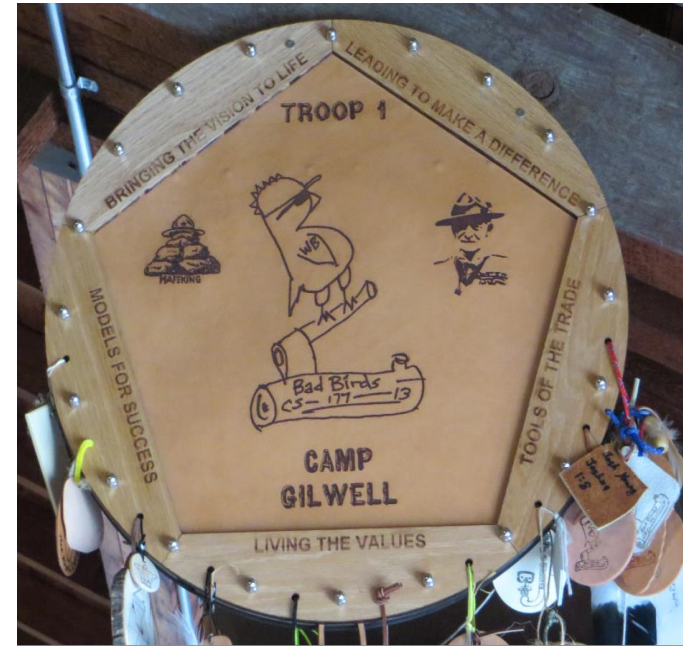

Wood Badge Course

C5-177-13

Kandra Dickerson, Scoutmaster

Wood Badge Course

C5-177-13

Kandra Dickerson, Scoutmaster

Staff

Back Rows: TJ Ballard, Cortney Webber, Mahlon Barker, Sharon Soder, Hugh O'Hagan, Annette Roe, John Hunzelman, Rob Carr, Mick Mulhern, Rory Taylor, Rich Risius, Gary Mullen, Ryan Weaverling

Wood Badge Course

C5-177-13

Kandra Dickerson, Scoutmaster

Beaver Patrol

David Lindell, Patrick Baldus, Elizabeth Holden, Kelly Meek, Katrina Williams, Dean Hemphill

Wood Badge Course

C5-177-13

Kandra Dickerson, Scoutmaster